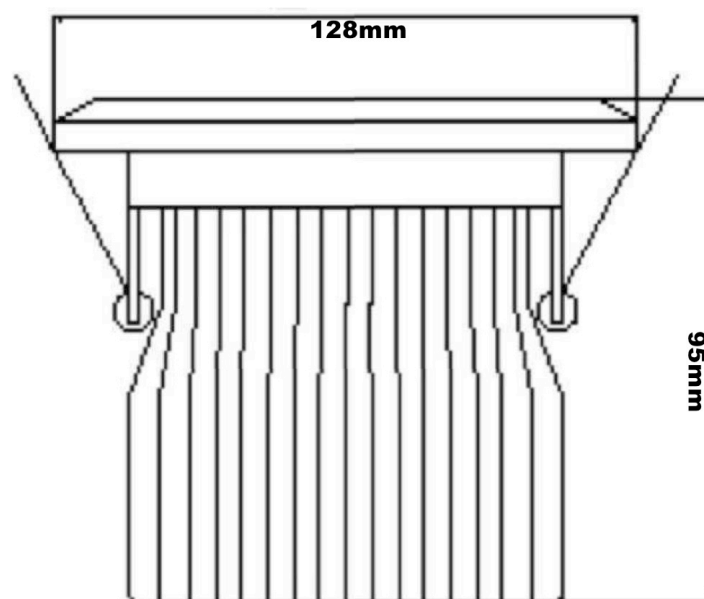

Dimension

sales@ledinnovatie.be

www.ledinnovatie.be

info@ledinnovatie.be

Ledinnovatie BVBA Nieuwkerkenstraat 180 9100 Nieuwkerken-Waas Belgium