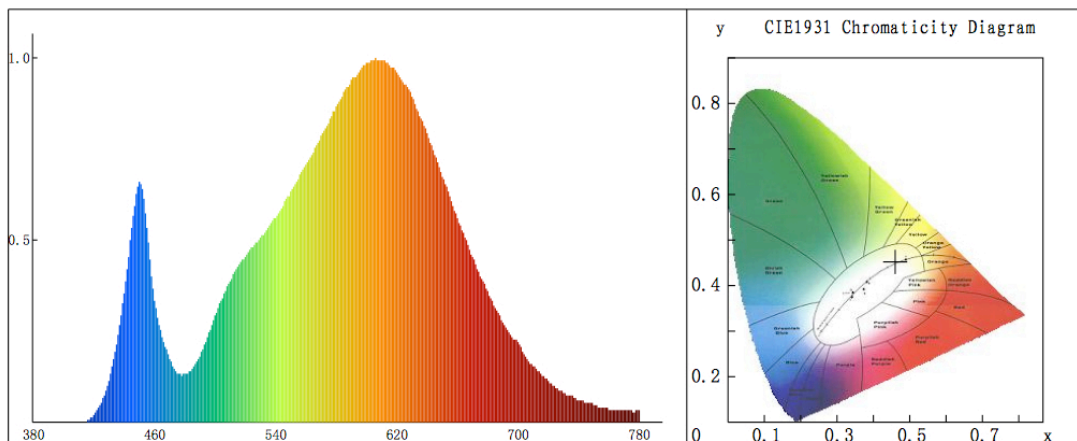

Specification

Product Code:	015001301
Base (standard designation):	Connector
Led Brand:	Sharp COB
LED Quantity:	1PC
Lifespan:	>40000h
Power Consumption	20W
Voltage:	AC 230V
Dimmable:	YES
Luminous Flux:	1180lm(WW)
Beam Angle:	15/24/60°
Color:	WW 2700K
Color Rendering Index:	>82
Cutout Size	Dia 95mm