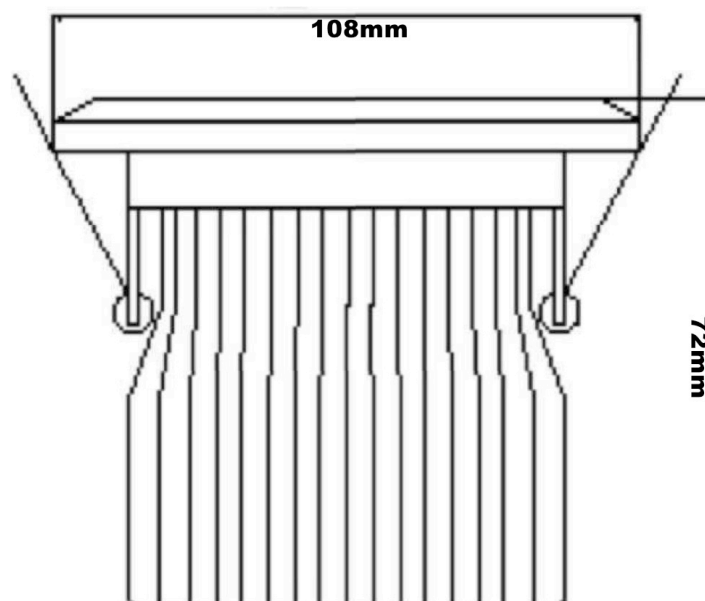

Dimension

sales@ledinnovatie.be

www.ledinnovatie.be

info@ledinnovatie.be

Ledinnovatie BVBA Nieuwkerkenstraat 180 9100 Nieuwkerken-Waas Belgium