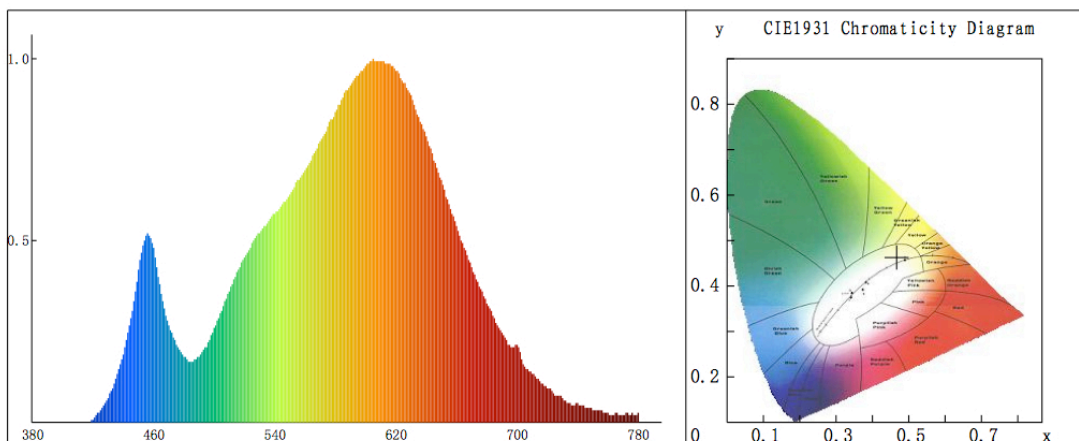

Specification

Product Code:	015001201
Base (standard designation):	Connector
Led Brand:	Sharp COB
LED Quantity:	1PC
Lifespan:	>40000h
Power Consumption	15W
Voltage:	AC 230V
Dimmable:	YES
Luminous Flux:	800lm(WW)
Beam Angle:	24/40°
Color:	WW 2700K
Color Rendering Index:	>82
Cutout Size	Dia 75mm