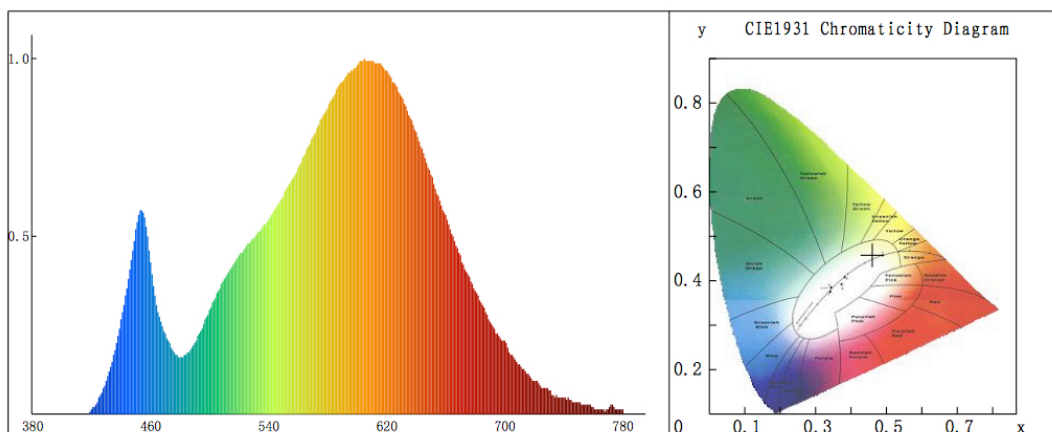

Specification

Product Code:	015001101
Base (standard designation):	Connector
Led Brand:	Sharp COB
LED Quantity:	1PC
Lifespan:	>40000h
Power Consumption	10W
Voltage:	AC 230V
Dimmable:	YES
Luminous Flux:	520lm(WW)
Beam Angle:	15/24/38/60°
Color:	WW 2700K
Color Rendering Index:	>82
Cutout Size	Dia 66mm