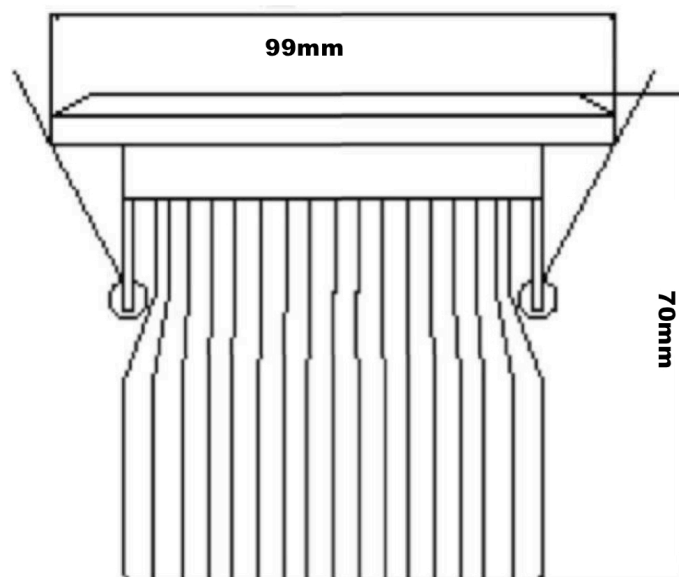

Dimension

sales@ledinnovatie.be

www.ledinnovatie.be

info@ledinnovatie.be

Ledinnovatie BVBA Nieuwkerkenstraat 180 9100 Nieuwkerken-Waas Belgium