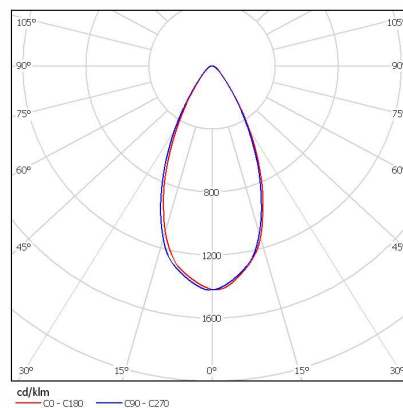

II . Specification

1、 80W LED Canopy Light Main Parameters:

Input Voltage	90-277 VAC, 50/60 Hz	
LED Light Source	CREE	
LED Qty	40 pcs	
LED Power	80W	
Total System Power	90W	
LED Luminous Efficiency	120-130 lm /W	
LED Initial Luminous Flux	8,000 Lm	
Color Temperature	4000K-7000K	
Color Rendering Index	Typ. 70	
Light Distribution	symmetric /circle spread	
Beam Angle	60 degree	
Illuminance Design	LED+Lens	
LED Junction Temperature	≤70℃ (@ Ta=25℃)	
Working Temperature	-40℃ ~ 45℃	
Storage Temperature	-40℃ ~ +65℃ (Best 25℃)	
IP Rating	IP65	
Net weight	6.5 Kg	
Life-span	>50000H	
Power Cord	0.75mm ² triple shield wire	
Connecting Wire	Brown	L live
	Blue	N Neutral
	Yellow/Green	G Earth
Certificate	CE ; RoHS ; UL (Power supply only)	
Light Fixture Color	Black, Grey, White	

Remark: The light parameters may different between different color temperature, tolerances ≤ 7%.

2、 Product Dimension & Photometric Distribution:

Ceiling Recessed Type

Surface Mounting Type

Photometric Distribution