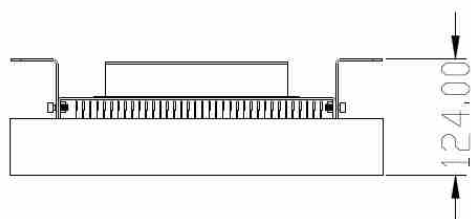

Surface Mounting Type