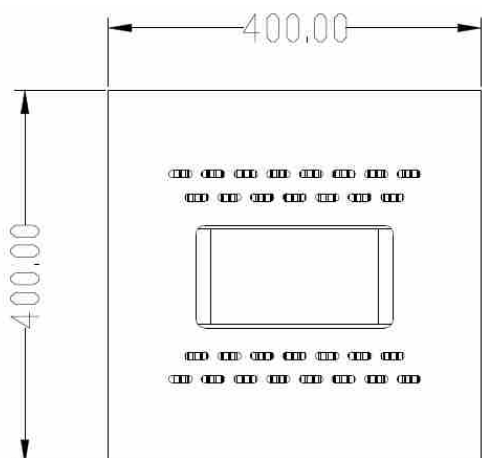

II . Specification

1、 80W LED Canopy Light Main Parameters:

Input Voltage	90-277 VAC, 50/60 Hz	
LED Light Source	CREE	
LED Qty	40 pcs	
LED Power	80W	
Total System Power	90W	
LED Luminous Efficiency	120-130 lm /W	
LED Initial Luminous Flux	8,000 Lm	
Color Temperature	4000K-7000K	
Color Rendering Index	Typ. 70	
Light Distribution	symmetric /circle spread	
Beam Angle	60 degree	
Illuminance Design	LED+Lens	
LED Junction Temperature	≤70℃ (@ Ta=25℃)	
Working Temperature	-40℃ ~ 45℃	
Storage Temperature	-40℃ ~ +65℃ (Best 25℃)	
IP Rating	IP65	
Net weight	6.5 Kg	
Life-span	>50000H	
Power Cord	0.75mm ² triple shield wire	
Connecting Wire	Brown	L live
	Blue	N Neutral
	Yellow/Green	G Earth
Certificate	CE ; RoHS ; UL (Power supply only)	
Light Fixture Color	Black, Grey, White	

Remark: The light parameters may different between different color temperature, tolerances ≤ 7%.

2、 Product Dimension & Photometric Distribution:

Ceiling Recessed Type

Surface Mounting Type

Photometric Distribution