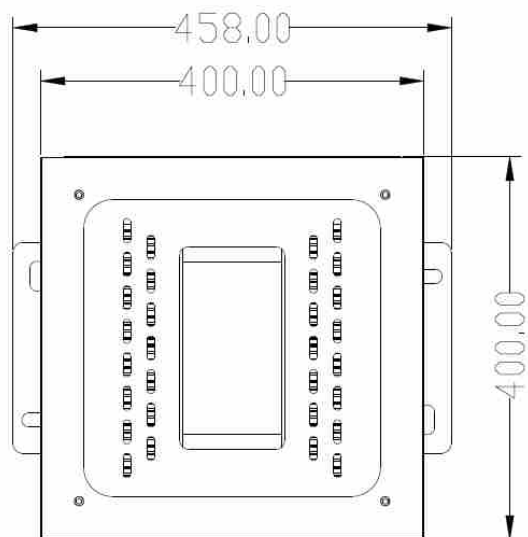

II . Specification

1、 80W LED Canopy Light Main Parameters:

Input Voltage	90-277 VAC, 50/60 Hz	
LED Light Source	CREE	
LED Qty	40 pcs	
LED Power	80W	
Total System Power	90W	
LED Luminous Efficiency	120-130 lm /W	
LED Initial Luminous Flux	8,000 Lm	
Color Temperature	4000K-7000K	
Color Rendering Index	Typ. 70	
Light Distribution	symmetric /circle spread	
Beam Angle	60 degree	
Illuminance Design	LED+Lens	
LED Junction Temperature	≤70℃ (@ Ta=25℃)	
Working Temperature	-40℃ ~ 45℃	
Storage Temperature	-40℃ ~ +65℃ (Best 25℃)	
IP Rating	IP65	
Net weight	6.5 Kg	
Life-span	>50000H	
Power Cord	0.75mm ² triple shield wire	
Connecting Wire	Brown	L live
	Blue	N Neutral
	Yellow/Green	G Earth
Certificate	CE ; RoHS ; UL (Power supply only)	
Light Fixture Color	Black, Grey, White	

Remark: The light parameters may different between different color temperature, tolerances ≤ 7%.

2、 Product Dimension & Photometric Distribution:

Ceiling Recessed Type

Surface Mounting Type

Photometric Distribution