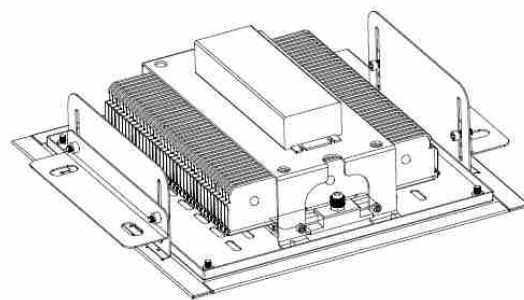

2、 Product Dimension & Photometric Distribution:

Ceiling Recessed Type