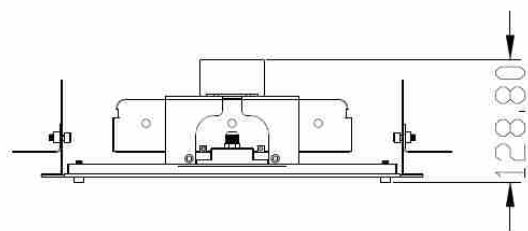

2、 Product Dimension & Photometric Distribution:

Ceiling Recessed Type