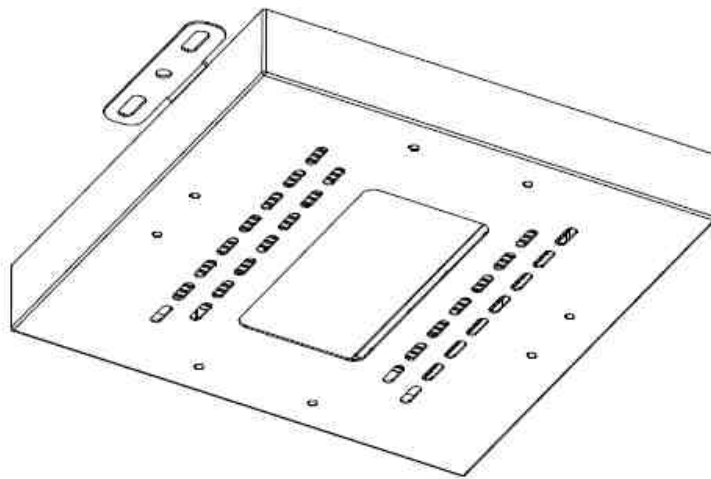

LED CANOPY LIGHT SERIES

80W LED CANOPY LIGHT
(Model No.: BL-CA-080)

Product Data Sheet

I . Introduction

Materials

Patented fin aluminium heatsink structure; High quality aluminium processing technique; Special surface treatment process; High brightness LED light source, high efficiency and long life power supply.

Applications

Suitable for outdoor canopy, gas station, retail stores, and other commercial lighting applications.

Features

- * TWO types of installation: Ceiling Recessed, and Surface Mounting
- * Unique patented thermal management design to ensure low LED junction temperature.
- * Extremely light weight for safety use and installation.
- * Easy installation and maintenance, longer lifetime with high lumen maintenance.
- * Energy savings, no UV and IR radiations, emits low heat.

Structure

* Unique fin aluminium heatsink greatly reduce product weight and guarantee the safety usage, as well as to avoid the material wastage comparing with conventional die-cast or extrusion heatsinks.

II . Specification

1、 80W LED Canopy Light Main Parameters:

Input Voltage	90-277 VAC, 50/60 Hz	
LED Light Source	CREE	
LED Qty	40 pcs	
LED Power	80W	
Total System Power	90W	
LED Luminous Efficiency	120-130 lm /W	
LED Initial Luminous Flux	8,000 Lm	
Color Temperature	4000K-7000K	
Color Rendering Index	Typ. 70	
Light Distribution	symmetric /circle spread	
Beam Angle	60 degree	
Illuminance Design	LED+Lens	
LED Junction Temperature	≤70℃ (@ Ta=25℃)	
Working Temperature	-40℃ ~ 45℃	
Storage Temperature	-40℃ ~ +65℃ (Best 25℃)	
IP Rating	IP65	
Net weight	6.5 Kg	
Life-span	>50000H	
Power Cord	0.75mm ² triple shield wire	
Connecting Wire	Brown	L live
	Blue	N Neutral
	Yellow/Green	G Earth
Certificate	CE ; RoHS ; UL (Power supply only)	
Light Fixture Color	Black, Grey, White	