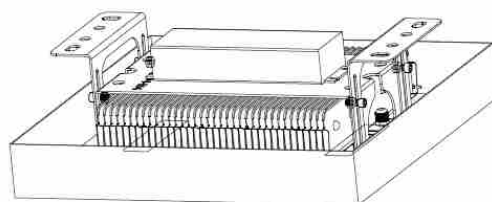

Surface Mounting Type