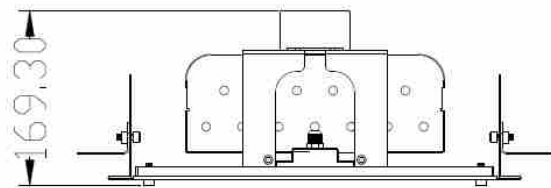

2、 Product Dimension & Photometric Distribution: