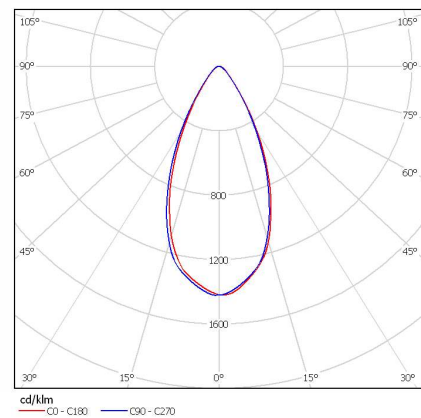

II . Specification

1、 150W LED Canopy Light Main Parameters:

Input Voltage	90-277 VAC, 50/60 Hz	
LED Light Source	CREE	
LED Qty	70 pcs	
LED Power	150W	
Total System Power	170W	
LED Luminous Efficiency	120-130 lm /W	
LED Initial Luminous Flux	15,000 Lm	
Color Temperature	4000K-7000K	
Color Rendering Index	Typ. 70	
Light Distribution	symmetric /circle spread	
Beam Angle	60 degree	
Illuminance Design	LED+Lens	
LED Junction Temperature	≤70℃ (@ Ta=25℃)	
Working Temperature	-40℃ ~ 45℃	
Storage Temperature	-40℃ ~ +65℃ (Best 25℃)	
IP Rating	IP65	
Net weight	7.0 Kg	
Life-span	>50000H	
Power Cord	0.75mm ² triple shield wire	
Connecting Wire	Brown	L live
	Blue	N Neutral
	Yellow/Green	G Earth
Certificate	CE ; RoHS ; UL (Power supply only)	
Light Fixture Color	Black, Grey, White	

Remark: The light parameters may different between different color temperature, tolerances ≤ 7%.

2、 Product Dimension & Photometric Distribution:

Surface Mounting Type

Ceiling Recessed Type

Photometric Distribution