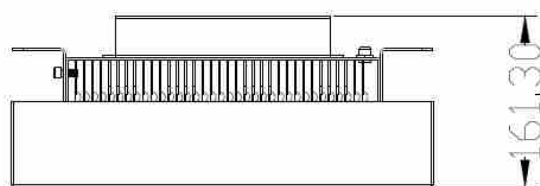

Ceiling Recessed Type