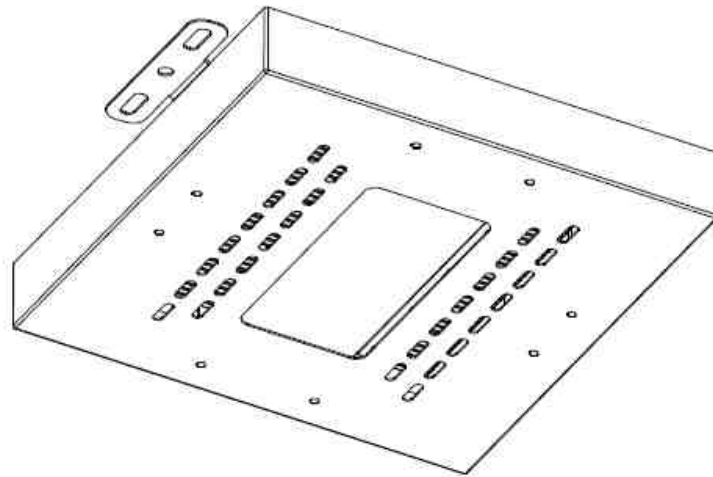

LED CANOPY LIGHT SERIES

150W LED CANOPY LIGHT
(Model No.: BL-CA-150)

Product Data Sheet

I . Introduction

Materials

Patented fin aluminium heatsink structure; High quality aluminium processing technique; Special surface treatment process; High brightness LED light source, high efficiency and long life power supply.

Applications

Suitable for outdoor canopy, gas station, retail stores, and other commercial lighting applications.

Features

- * TWO types of installation: Ceiling Recessed, and Surface Mounting
- * Unique patented thermal management design to ensure low LED junction temperature.
- * Extremely light weight for safety use and installation.
- * Easy installation and maintenance, longer lifetime with high lumen maintenance.
- * Energy savings, no UV and IR radiations, emits low heat.

Structure

* Unique fin aluminium heatsink greatly reduce product weight and guarantee the safety usage, as well as to avoid the material wastage comparing with conventional die-cast or extrusion heatsinks.

II . Specification

1、 150W LED Canopy Light Main Parameters:

Input Voltage	90-277 VAC, 50/60 Hz	
LED Light Source	CREE	
LED Qty	70 pcs	
LED Power	150W	
Total System Power	170W	
LED Luminous Efficiency	120-130 lm /W	
LED Initial Luminous Flux	15,000 Lm	
Color Temperature	4000K-7000K	
Color Rendering Index	Typ. 70	
Light Distribution	symmetric /circle spread	
Beam Angle	60 degree	
Illuminance Design	LED+Lens	
LED Junction Temperature	≤70℃ (@ Ta=25℃)	
Working Temperature	-40℃ ~ 45℃	
Storage Temperature	-40℃ ~ +65℃ (Best 25℃)	
IP Rating	IP65	
Net weight	7.0 Kg	
Life-span	>50000H	
Power Cord	0.75mm ² triple shield wire	
Connecting Wire	Brown	L live
	Blue	N Neutral
	Yellow/Green	G Earth
Certificate	CE ; RoHS ; UL (Power supply only)	
Light Fixture Color	Black, Grey, White	