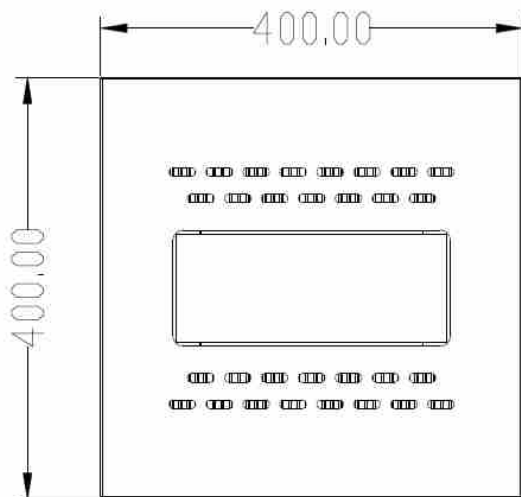

II . Specification

1、 150W LED Canopy Light Main Parameters:

Input Voltage	90-277 VAC, 50/60 Hz	
LED Light Source	CREE	
LED Qty	70 pcs	
LED Power	150W	
Total System Power	170W	
LED Luminous Efficiency	120-130 lm /W	
LED Initial Luminous Flux	15,000 Lm	
Color Temperature	4000K-7000K	
Color Rendering Index	Typ. 70	
Light Distribution	symmetric /circle spread	
Beam Angle	60 degree	
Illuminance Design	LED+Lens	
LED Junction Temperature	≤70℃ (@ Ta=25℃)	
Working Temperature	-40℃ ~ 45℃	
Storage Temperature	-40℃ ~ +65℃ (Best 25℃)	
IP Rating	IP65	
Net weight	7.0 Kg	
Life-span	>50000H	
Power Cord	0.75mm ² triple shield wire	
Connecting Wire	Brown	L live
	Blue	N Neutral
	Yellow/Green	G Earth
Certificate	CE ; RoHS ; UL (Power supply only)	
Light Fixture Color	Black, Grey, White	

Remark: The light parameters may different between different color temperature, tolerances ≤ 7%.

2、 Product Dimension & Photometric Distribution:

Surface Mounting Type

Ceiling Recessed Type

Photometric Distribution