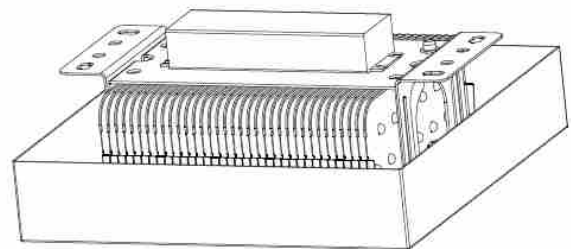

Ceiling Recessed Type