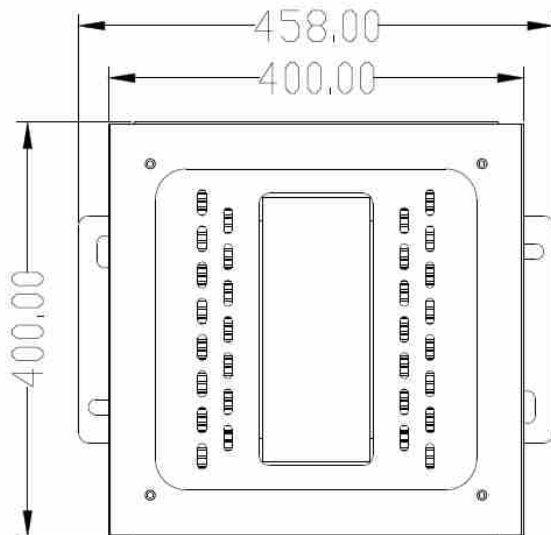

* By increasing the number of fins to enlarge the area of heat dissipation and air flow, this new heatsink significantly increase the efficiency of thermal conduction with less material usage and more saving on energy.

II . Specification

1、 150W LED Canopy Light Main Parameters:

Input Voltage	90-277 VAC, 50/60 Hz	
LED Light Source	CREE	
LED Qty	70 pcs	
LED Power	150W	
Total System Power	170W	
LED Luminous Efficiency	120-130 lm /W	
LED Initial Luminous Flux	15,000 Lm	
Color Temperature	4000K-7000K	
Color Rendering Index	Typ. 70	
Light Distribution	symmetric /circle spread	
Beam Angle	60 degree	
Illuminance Design	LED+Lens	
LED Junction Temperature	≤70℃ (@ Ta=25℃)	
Working Temperature	-40℃ ~ 45℃	
Storage Temperature	-40℃ ~ +65℃ (Best 25℃)	
IP Rating	IP65	
Net weight	7.0 Kg	
Life-span	>50000H	
Power Cord	0.75mm ² triple shield wire	
Connecting Wire	Brown	L live
	Blue	N Neutral
	Yellow/Green	G Earth
Certificate	CE ; RoHS ; UL (Power supply only)	
Light Fixture Color	Black, Grey, White	

Remark: The light parameters may different between different color temperature, tolerances ≤ 7%.

2、 Product Dimension & Photometric Distribution:

Surface Mounting Type

Ceiling Recessed Type

Photometric Distribution