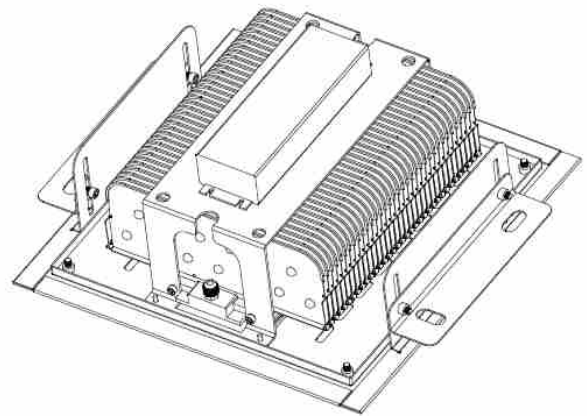

2、 Product Dimension & Photometric Distribution: