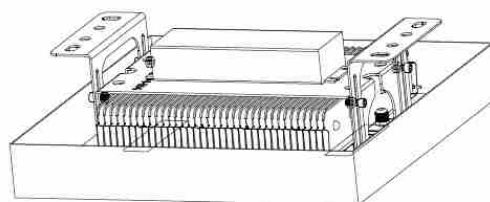

Surface Mounting Type