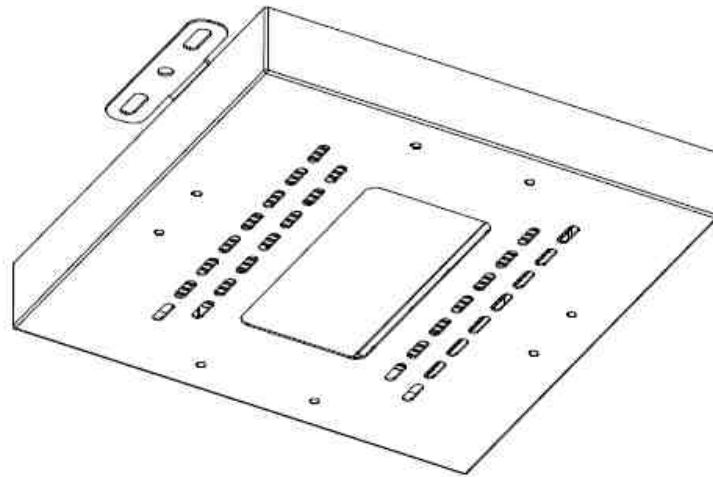

# **LED CANOPY LIGHT SERIES**

**100W LED CANOPY LIGHT**  
**(Model No.: BL-CA-100)**

**Product Data Sheet**