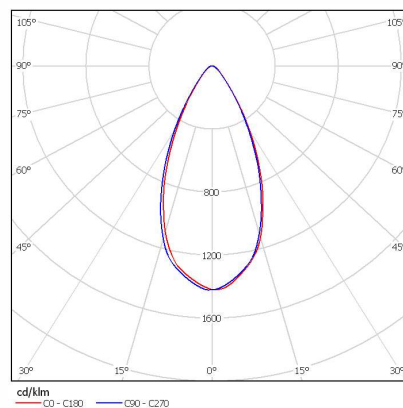

### 1、 100W LED Canopy Light Main Parameters:

Input Voltage	90-277 VAC, 50/60 Hz	
LED Light Source	CREE	
LED Qty	50 pcs	
LED Power	100W	
Total System Power	110W	
LED Luminous Efficiency	120-130 lm /W	
LED Initial Luminous Flux	10,000 Lm	
Color Temperature	4000K-7000K	
Color Rendering Index	Typ. 70	
Light Distribution	symmetric /circle spread	
Beam Angle	60 degree	
Illuminance Design	LED+Lens	
LED Junction Temperature	≤70℃ (@ Ta=25℃)	
Working Temperature	-40℃ ~ 45℃	
Storage Temperature	-40℃ ~ +65℃ (Best 25℃)	
IP Rating	IP65	
Net weight	6.5 Kg	
Life-span	>50000H	
Power Cord	0.75mm <sup>2</sup> triple shield wire	
Connecting Wire	Brown	L live
	Blue	N Neutral
	Yellow/Green	G Earth
Certificate	CE ; RoHS ; UL (Power supply only)	
Light Fixture Color	Black, Grey, White	

Remark: The light parameters may different between different color temperature, tolerances ≤ 7%.

## 2、 Product Dimension & Photometric Distribution:

Ceiling Recessed Type

Surface Mounting Type

Photometric Distribution