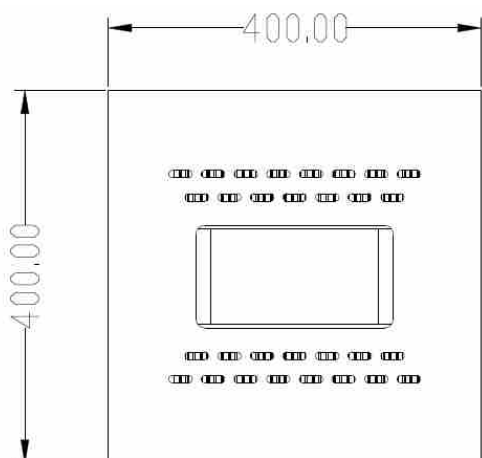

Ceiling Recessed Type