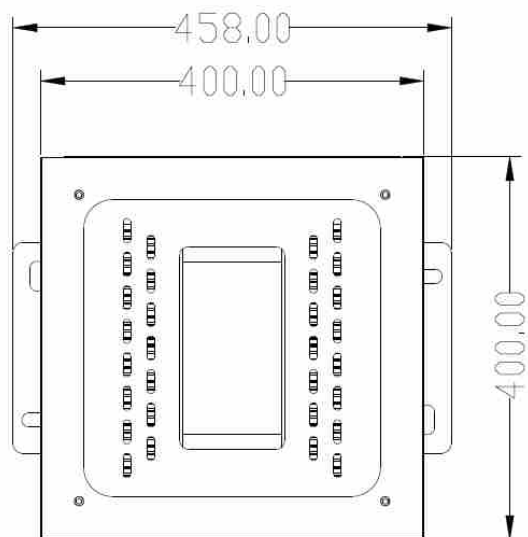

2、 Product Dimension & Photometric Distribution:

Ceiling Recessed Type